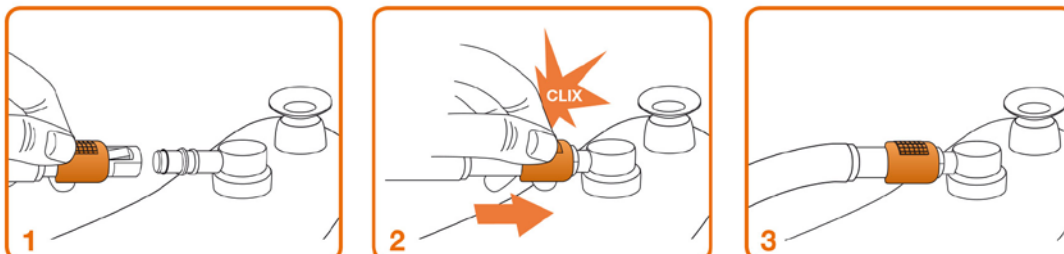

We look forward to meet you!

BrauBeviale2014
Raw Materials | Technologies | Logistics | Marketing

The new SPÜLBOY easy clix® ensures...

easy, elegant and smooth handling. This is how to point out the innovative and unique quick connection made by original SPÜLBOY. The quick connection easy clix® is available for all common SPÜLBOY washer and displace the present plug coupling.

Angle-quick connection easy clix® for SPÜLBOY NU
Swiveling, adapts to every position of the unit.

angel- quick connection easy clix® for SPÜLBOY NU
Art. No. 6075

Quick connection easy clix® for SPÜLBOY classic series
(Neptun, Twin Go T, Nr.3)

Swiveling, adapts to every position of the unit.

Please note: for assembly please order suitable angle- connection easy clix®.

3/8" connection hose incl. quick- connection easy clix® for SPÜLBOY classic series
Art. No. 5072