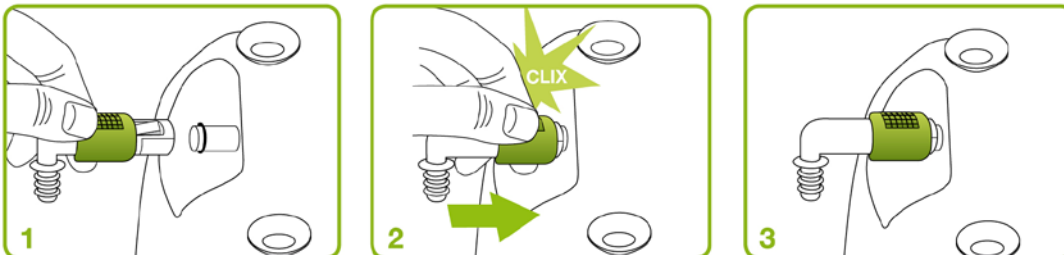

We look forward to meet you!

BrauBeviale2014
Raw Materials | Technologies | Logistics | Marketing

The new SPÜLBOY easy clix® ensures...

easy, elegant and smooth handling. This is how to point out the innovative and unique quick connection made by original SPÜLBOY. The quick connection easy clix® is available for all common SPÜLBOY washer and displace the present plug coupling.

Angle-quick connection easy clix® for SPÜLBOY NU
Swiveling, adapts to every position of the unit.

angel- quick connection easy clix® for SPÜLBOY NU
Art. No. 6075

Quick connection easy clix® for SPÜLBOY classic series
(Neptun, Twin Go T, Nr.3)

Swiveling, adapts to every position of the unit.

Please note: for assembly please order suitable angle- connection easy clix®.

3/8" connection hose incl. quick- connection easy clix® for SPÜLBOY classic series
Art. No. 5072